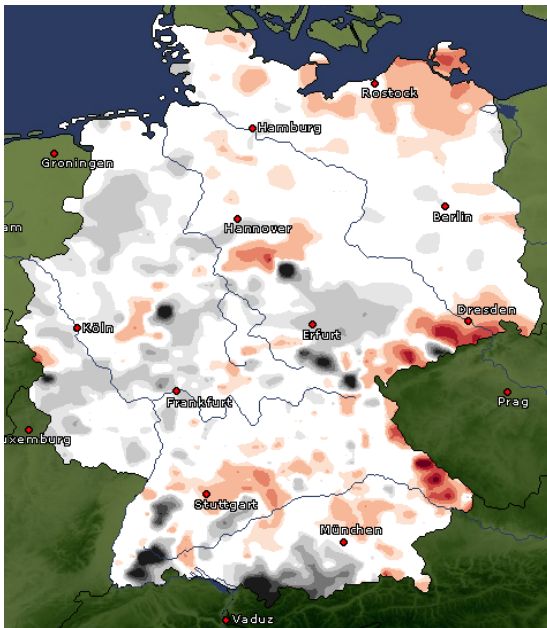

Worksheet 5: KlimafolgenOnline-Bildung.de

Snow depth [cm]

Total snow depth at 07:00 MEZ on the day of the measurement

1. In your group find out how the snow depth has changed over the years and will probably change. Take key notes and discuss your findings.

The picture on the right side shows the RCP 8.5 scenario with medium temperature increase.

1900-2000

2000-2100

Deutschland
snow depth [cm] annual mean