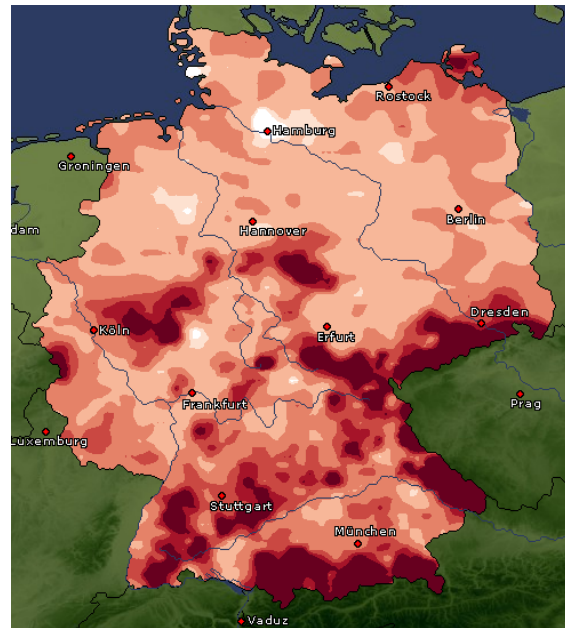

Worksheet 5: KlimafolgenOnline-Bildung.de

Snow depth [cm]

Total snow depth at 07:00 MEZ on the day of the measurement

1. In your group find out how the snow depth has changed over the years and will probably change. Take key notes and discuss your findings.

The picture on the right side shows the RCP 8.5 scenario with medium temperature increase.

1900-2000

2000-2100

Deutschland
snow depth [cm] annual mean