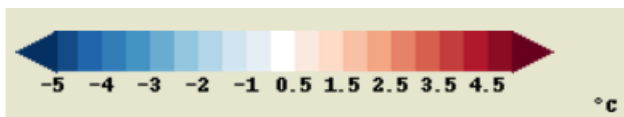

The picture on the right side shows the RCP 8.5 scenario with medium temperature increase.

1900–2000

2000–2100

Deutschland
mean temperature [°C] annual mean