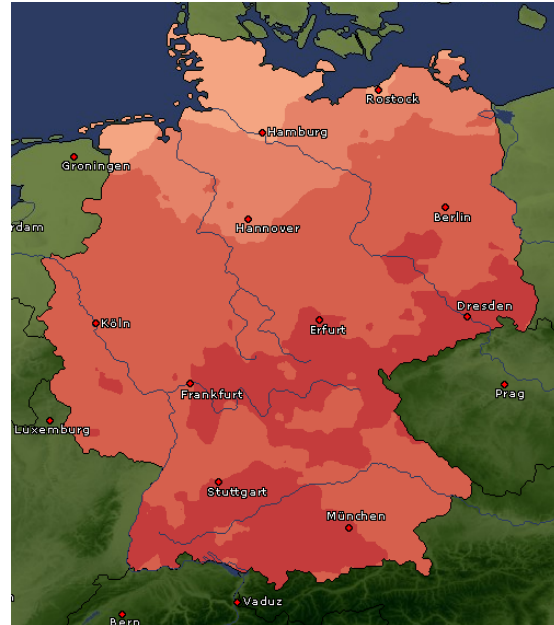

Worksheet 1: KlimafolgenOnline-Bildung.de

Mean temperature

1. In your group find out how the daily mean temperature has changed over the years and will probably change. Take key notes and discuss your findings.

The picture on the right side shows the RCP 8.5 scenario with medium temperature increase.

1900–2000

2000–2100

Deutschland
mean temperature [°C] annual mean